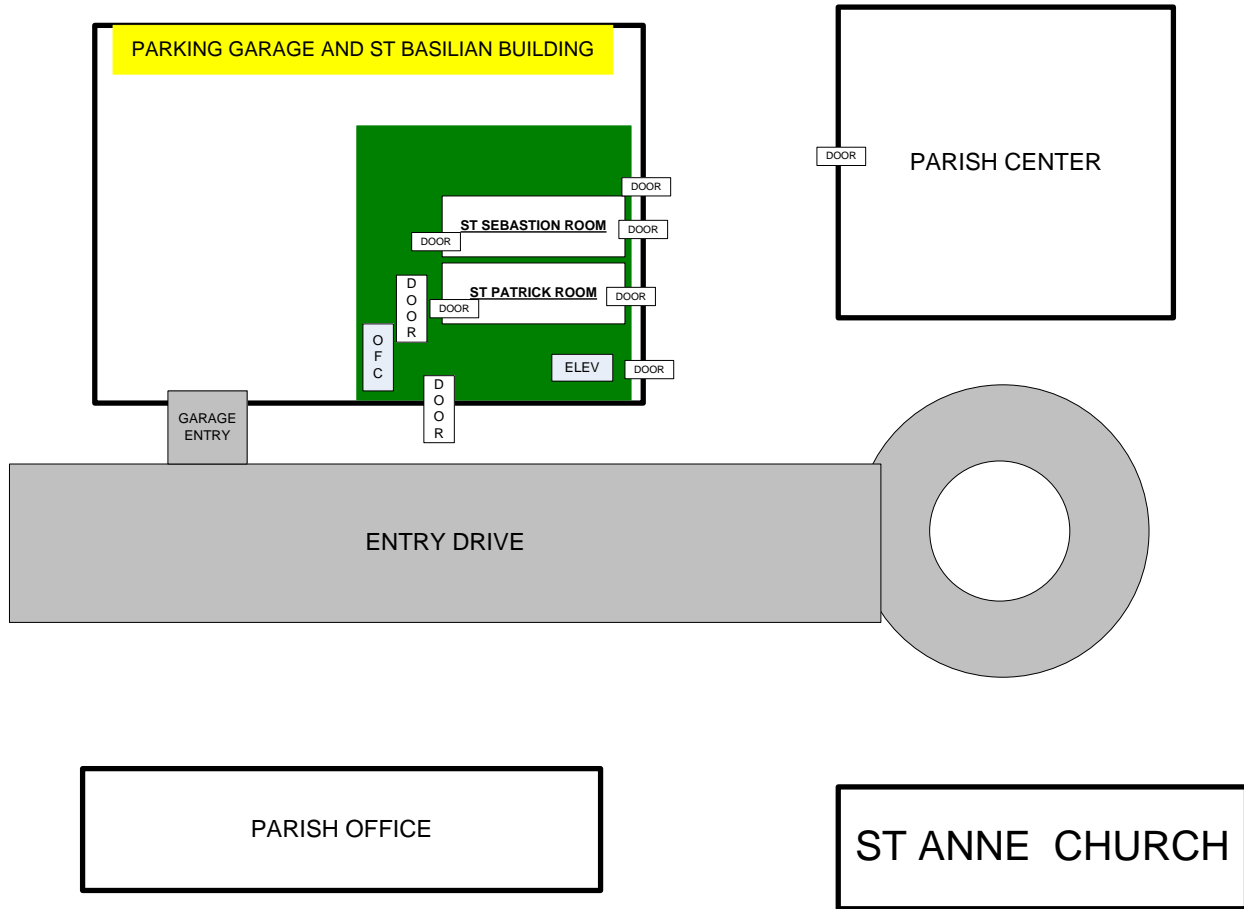

This is a very rough sketch of the St. Anne campus buildings near the location of the Stewardship Networking Group meeting.

Visitors should parking in the 3-story parking garage adjacent to the Basilian Building. The meeting area can be accessed through a number of doors and entries as shown.

The SNG meeting is being held in the St. Patrick and St. Sebastian meeting rooms which will have the separating wall collapsed to ensure a larger meeting space.

Mass is celebrated on weekdays at 12 noon in St. Anne Church which is across the circle drive area from the Basilian Building. Entry is easiest by going past the porte-cochere and through the side door.